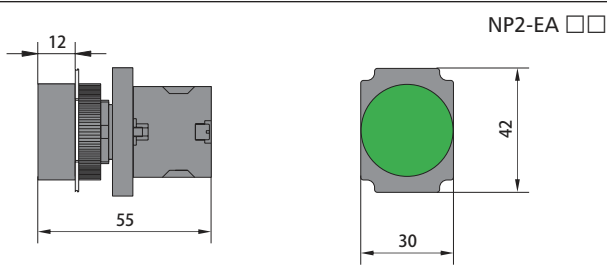

Dimensions (mm)

NP2-EA □□	Model	Color	Switch	
			1	2
	NP2-EA13	○	2	—
	NP2-EA23	●	2	—
	NP2-EA33	●	2	—
	NP2-EA43	●	2	—
	NP2-EA53	●	2	—
	NP2-EA63	●	2	—
	NP2-EA14	○	—	2
	NP2-EA24	●	—	2
	NP2-EA34	●	—	2
	NP2-EA44	●	—	2
	NP2-EA54	●	—	2
	NP2-EA64	●	—	2
	NP2-EA15	○	1	1
	NP2-EA25	●	1	1
	NP2-EA35	●	1	1
	NP2-EA45	●	1	1
	NP2-EA55	●	1	1
	NP2-EA65	●	1	1

Dimensions (mm)